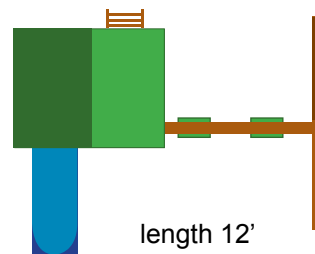

DIMENSIONS
height 10'

width 12'

Scout \$1299

DIMENSIONS

height 11'

Features:

- 5" x 6" Super Laminate Swing Beam
- 5' x 5' Fort
- 4" x 4" legs
- canopy roof
- 10' wave slide
- 2 swings
- trapeze bar w/ handles
- Sandbox w/ two corner seats
- Redwood Stain & Sealer