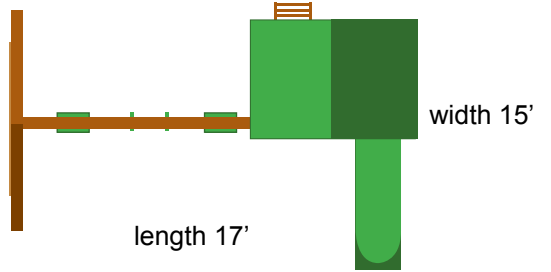

DIMENSIONS
height 10'

width 12'

Scout \$1299

DIMENSIONS

height 11'

Features:

- 5" x 6" Super Laminate Swing Beam
- 5' x 5' Fort
- 4" x 4" legs
- canopy roof
- 10' wave slide
- 2 swings
- trapeze bar w/ handles
- Sandbox w/ two corner seats
- Redwood Stain & Sealer