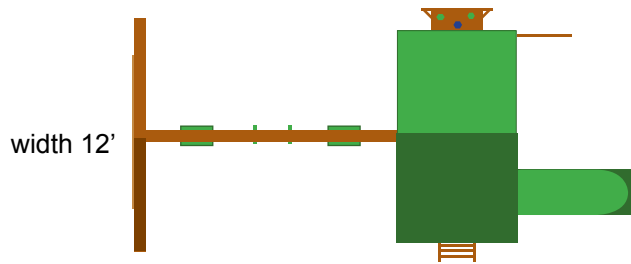

DIMENSIONS

height 11'