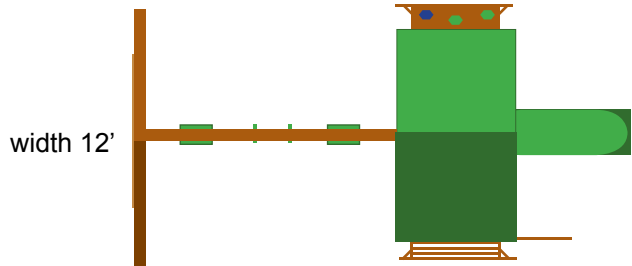

DIMENSIONS

height 11'

width 12'

length 23'

Accessories

Swing
\$29
(Red, Blue, Green)

**Full Bucket
Toddler Swing**
\$74
(Blue, Green)

**Toddler Wood
Swing**
\$79