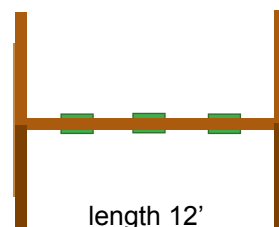

Start by choosing a **Base Model** and build on from there.

Cub \$375

Features:

- 5" x 6" Super Laminate Swing Beam
- 4" x 4" legs
- 3 swings
- Redwood Stain & Sealer

DIMENSIONS
height 8'

width 8'

With 8ft. wave slide, Platform & Ladder \$599